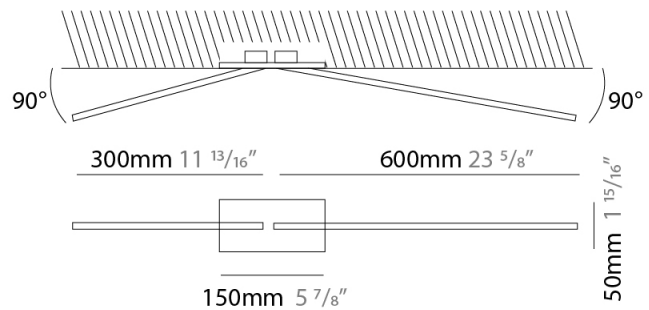

PROJECT	_____
TYPE	_____
SPECIFIER	_____
QUANTITY	_____
DATE	_____

SPILLO 2 ROD RECESSED

D46030- _____ - _____
base number   Color   Finish
                         Temperature   Options

1. To build a product code in our configurator select the specify button on the base model # product page
2. To build a manual product code on this datasheet choose from the options listed below in blue font and add the suffix to the base model #

GENERAL

Series: Spillo
Subseries: Spillo 2 Rod
Brand: Icone
Division: Design
Mounting Type: Recessed
Mounting Location: Ceiling
Subcategory: Ambient

PHYSICAL

Shape: Rectangle
Length (mm): 50
Length (in): 1 ¹⁵/₁₆
Width (mm): 900
Width (in): 35 ⁷/₁₆
Height (mm): 600
Height (in): 23 ⁵/₈
Light Distribution: Adjustable
Fixture Finish: WHI / BLK / CHR / BGD
Fixture Material: Brass

ELECTRICAL

Lamp Type: LED
Total Output Wattage (W): 11.88
Dimming: 0-10V Dimming
Driver Included: No
Driver Location: Remote
Driver Type: Constant Voltage - 120Vac
Driver Class: Class 2
Input Voltage (V): 120
Output Voltage (V): 12
Upon Request: (Not included, see components) 0-10Vdc dimming / 277Vac

LED

Color Temperature (°K): 2700 / 3000
Nominal Lumen (lm): 990
CRI: >90 CRI
Lamp Life (hrs): 50000

OPTICAL

Adjustability: Tilt 90°

RATINGS AND CERTIFICATIONS

Certified By: Certified for North American Standards
IP rating: IP20