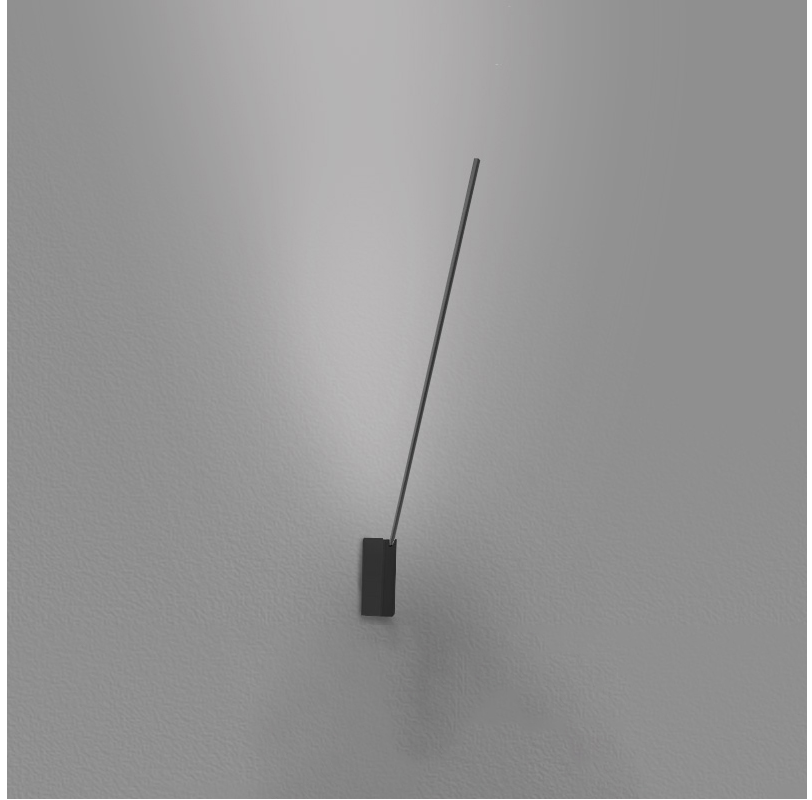

PROJECT	_____
TYPE	_____
SPECIFIER	_____
QUANTITY	_____
DATE	_____

SPILLO 1 ROD SURFACE

D42033- _____ - _____
base number   Color   Finish
                         Temperature   Options

1. To build a product code in our configurator select the specify button on the base model # product page
2. To build a manual product code on this datasheet choose from the options listed below in blue font and add the suffix to the base model #

GENERAL

Series: Spillo
Subseries: Spillo 1 Rod
Brand: Icone
Division: Design
Mounting Type: Surface
Mounting Location: Wall
Subcategory: Ambient

PHYSICAL

Shape: Rectangle
Width (mm): 32
Width (in): 1 ¼
Height (mm): 600
Height (in): 23 5/8
Extension (mm): 560
Extension (in): 22 1/16
Light Distribution: Direct / Indirect
Fixture Finish: WHI / WHC / BLK / BGD
Fixture Material: Brass

ELECTRICAL

Lamp Type: LED
Total Output Wattage (W): 6.6
Dimming: 0-10V Dimming
Driver Included: Yes
Driver Location: Integrated
Driver Type: Constant Voltage - 120-277Vac - non-dimming
Driver Class: Class 2
Input Voltage (V): Universal
Output Voltage (V): 12
Upon Request: (Included) Integral: 277Vac / (Not included, see components) Remote: 0-10Vdc dimming @120Vac only

LED

Color Temperature (°K): 2700 / 3000
Nominal Lumen (lm): 660
CRI: >90 CRI
Lamp Life (hrs): 50000

OPTICAL

Adjustability: Tilt 90°

RATINGS AND CERTIFICATIONS

Certified By: Certified for North American Standards
IP rating: IP20