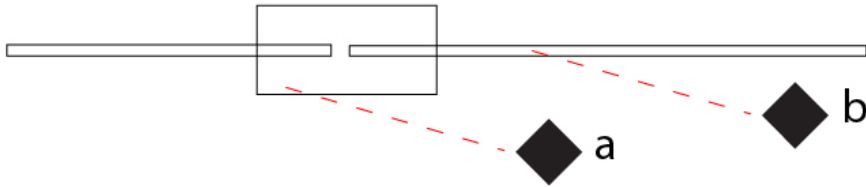

SPILLO 2 ROD RECESSED

D46030-

PROJECT
TYPE
SPECIFIER
QUANTITY
DATE

D