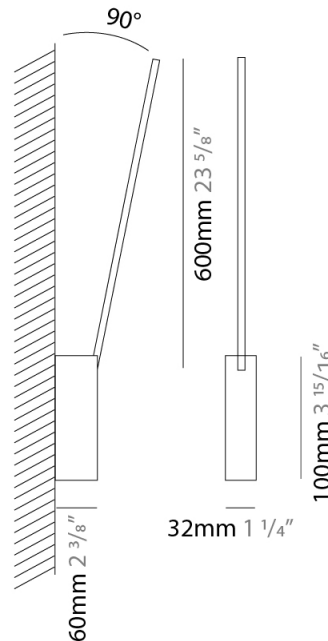

PROJECT	_____
TYPE	_____
SPECIFIER	_____
QUANTITY	_____
DATE	_____

SPILLO 1 ROD SURFACE

D42033- _____ - _____
base number   Color   Finish
                         Temperature   Options

1. To build a product code in our configurator select the specify button on the base model # product page
2. To build a manual product code on this datasheet choose from the options listed below in blue font and add the suffix to the base model #

GENERAL

Series: Spillo
Subseries: Spillo 1 Rod
Brand: Icone
Division: Design
Mounting Type: Surface
Mounting Location: Wall
Subcategory: Ambient

PHYSICAL

Shape: Rectangle
Width (mm): 32
Width (in): 1 ¼
Height (mm): 600
Height (in): 23 5/8
Extension (mm): 560
Extension (in): 22 1/16
Light Distribution: Direct / Indirect
Fixture Finish: WHI / WHC / BLK / BGD
Fixture Material: Brass

ELECTRICAL

Lamp Type: LED
Total Output Wattage (W): 6.6
Dimming: 0-10V Dimming
Driver Included: Yes
Driver Location: Integrated
Driver Type: Constant Voltage - 120-277Vac - non-dimming
Driver Class: Class 2
Input Voltage (V): Universal
Output Voltage (V): 12
Upon Request: (Included) Integral: 277Vac / (Not included, see components) Remote: 0-10Vdc dimming @120Vac only

LED

Color Temperature (°K): 2700 / 3000
Nominal Lumen (lm): 660
CRI: >90 CRI
Lamp Life (hrs): 50000

OPTICAL

Adjustability: Tilt 90°

RATINGS AND CERTIFICATIONS

Certified By: Certified for North American Standards
IP rating: IP20